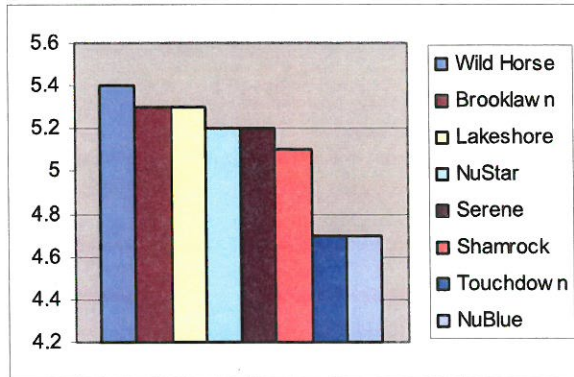

TRIAL DATA

2000-2003 Turf Quality Ratings
Rutgers University
Adelphia, New Jersey
1-9; 9 = Ideal Turf

SEEDING RATE

3-4 lbs. per 1,000 square feet for new seeding
1-2 lbs. per 1,000 square feet for overseeding

BENEFITS

- Quick Germination
- Early Spring Green-up
- Good Overall Turf Quality
- Good Stripe Smut Resistance